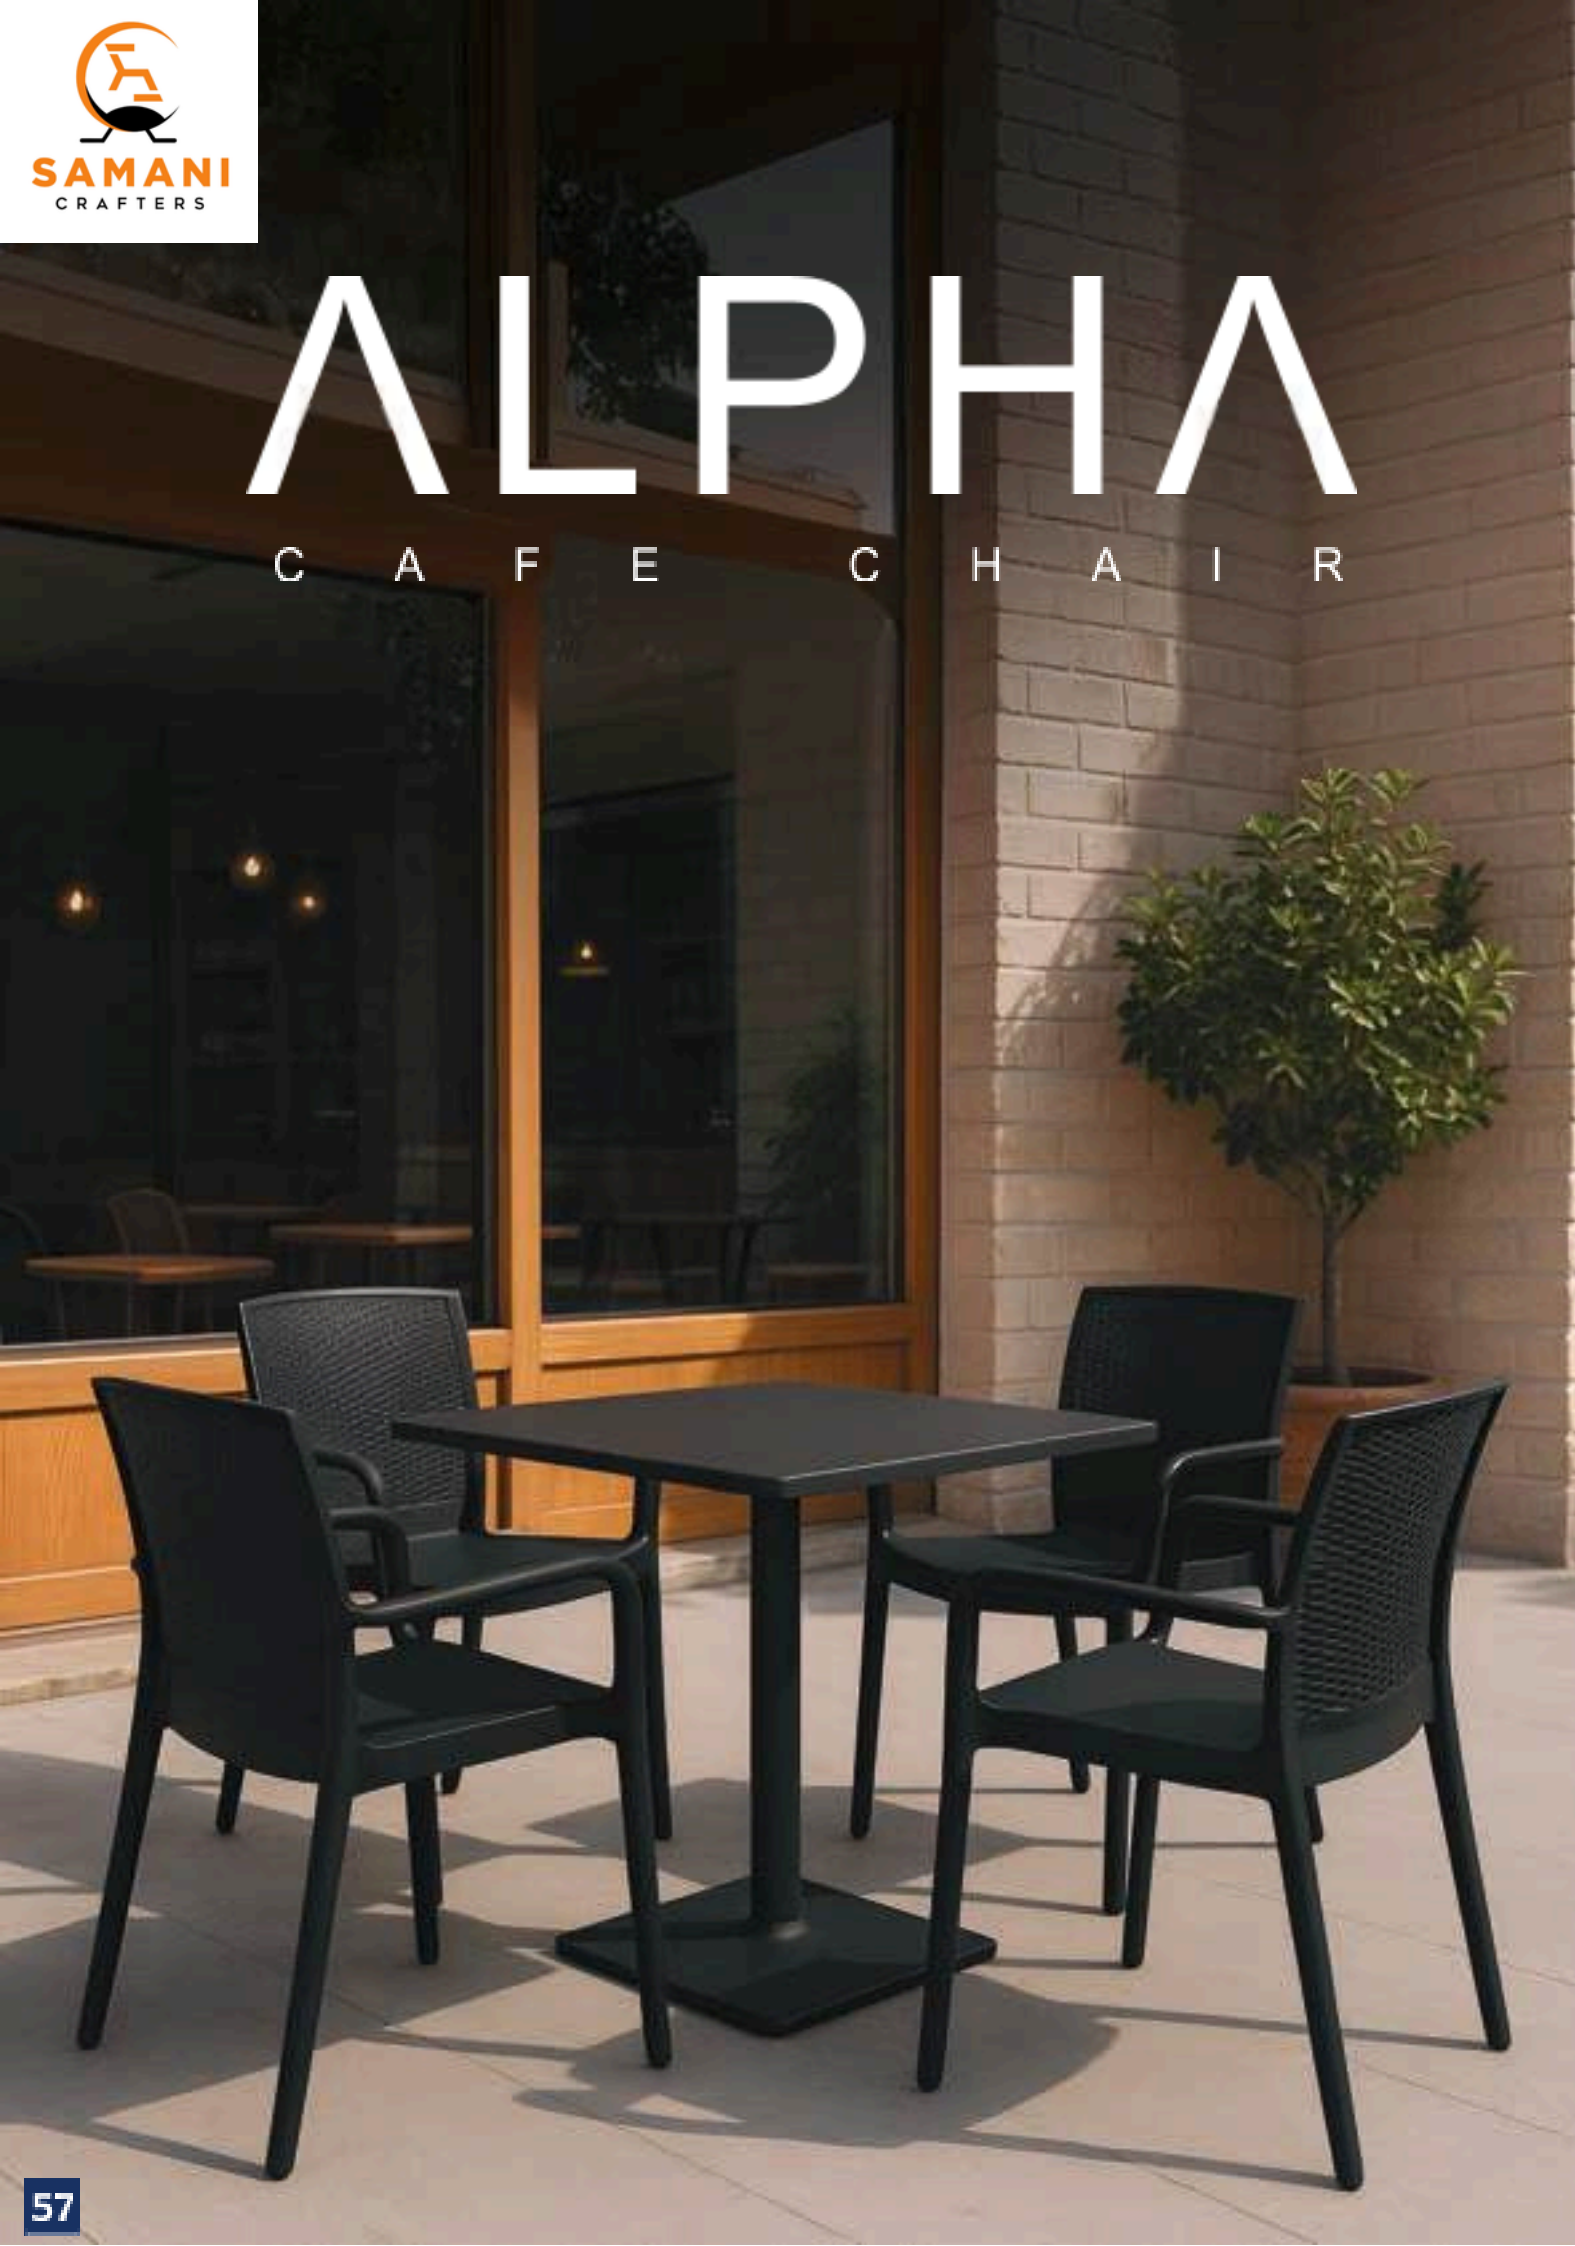

ALPHA

C A F E C H A I R