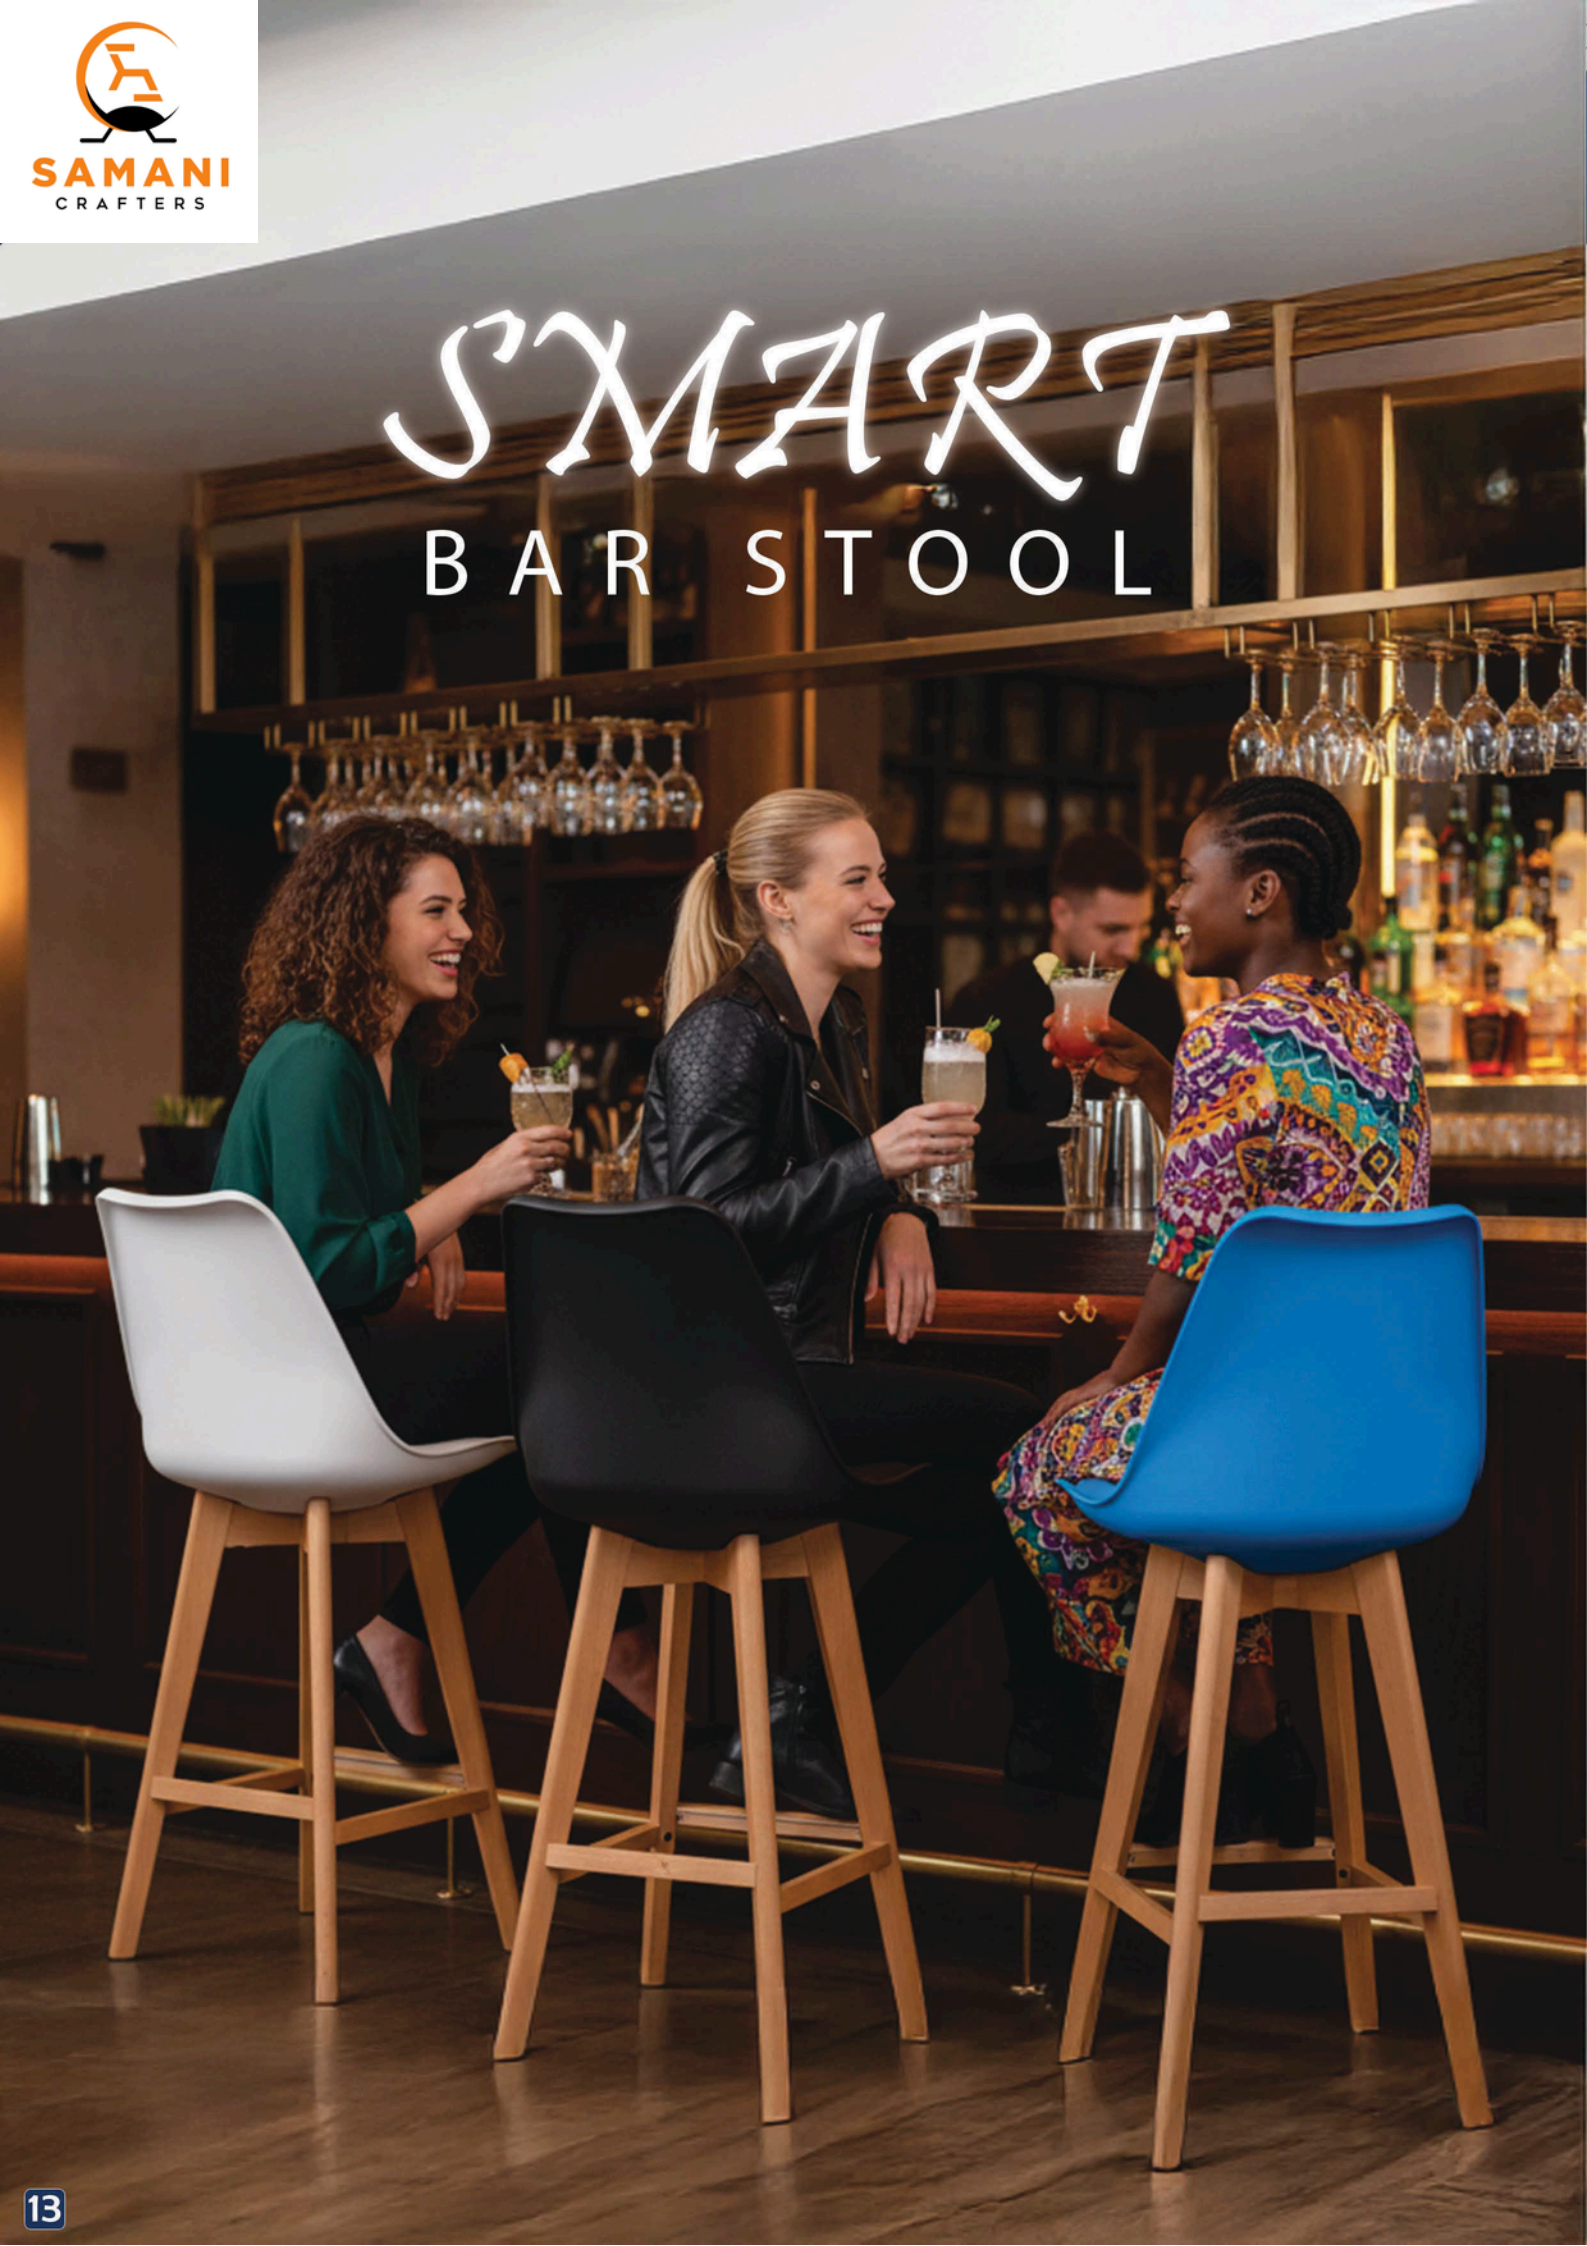

SMART BAR STOOL

MODEL:NO -31

Size :H 42" x L 11" xW 18.5" xS.H 28"

5 COLOURS AVAILABLE

Black / White / Red / Grey / Blue

RAISE THE BAR

IN STYLE DISCOVER

THE COMFORT OF