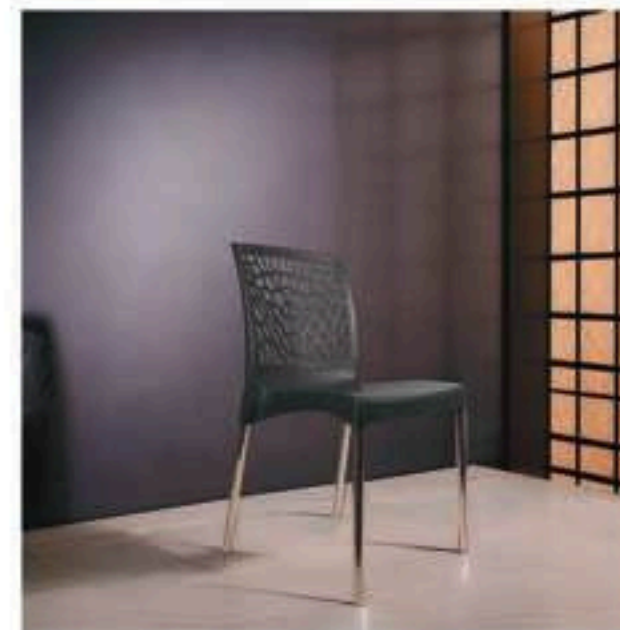

Black / White / Green / Blue
Brown / Red / Beige

7 COLOURS AVAILABLE