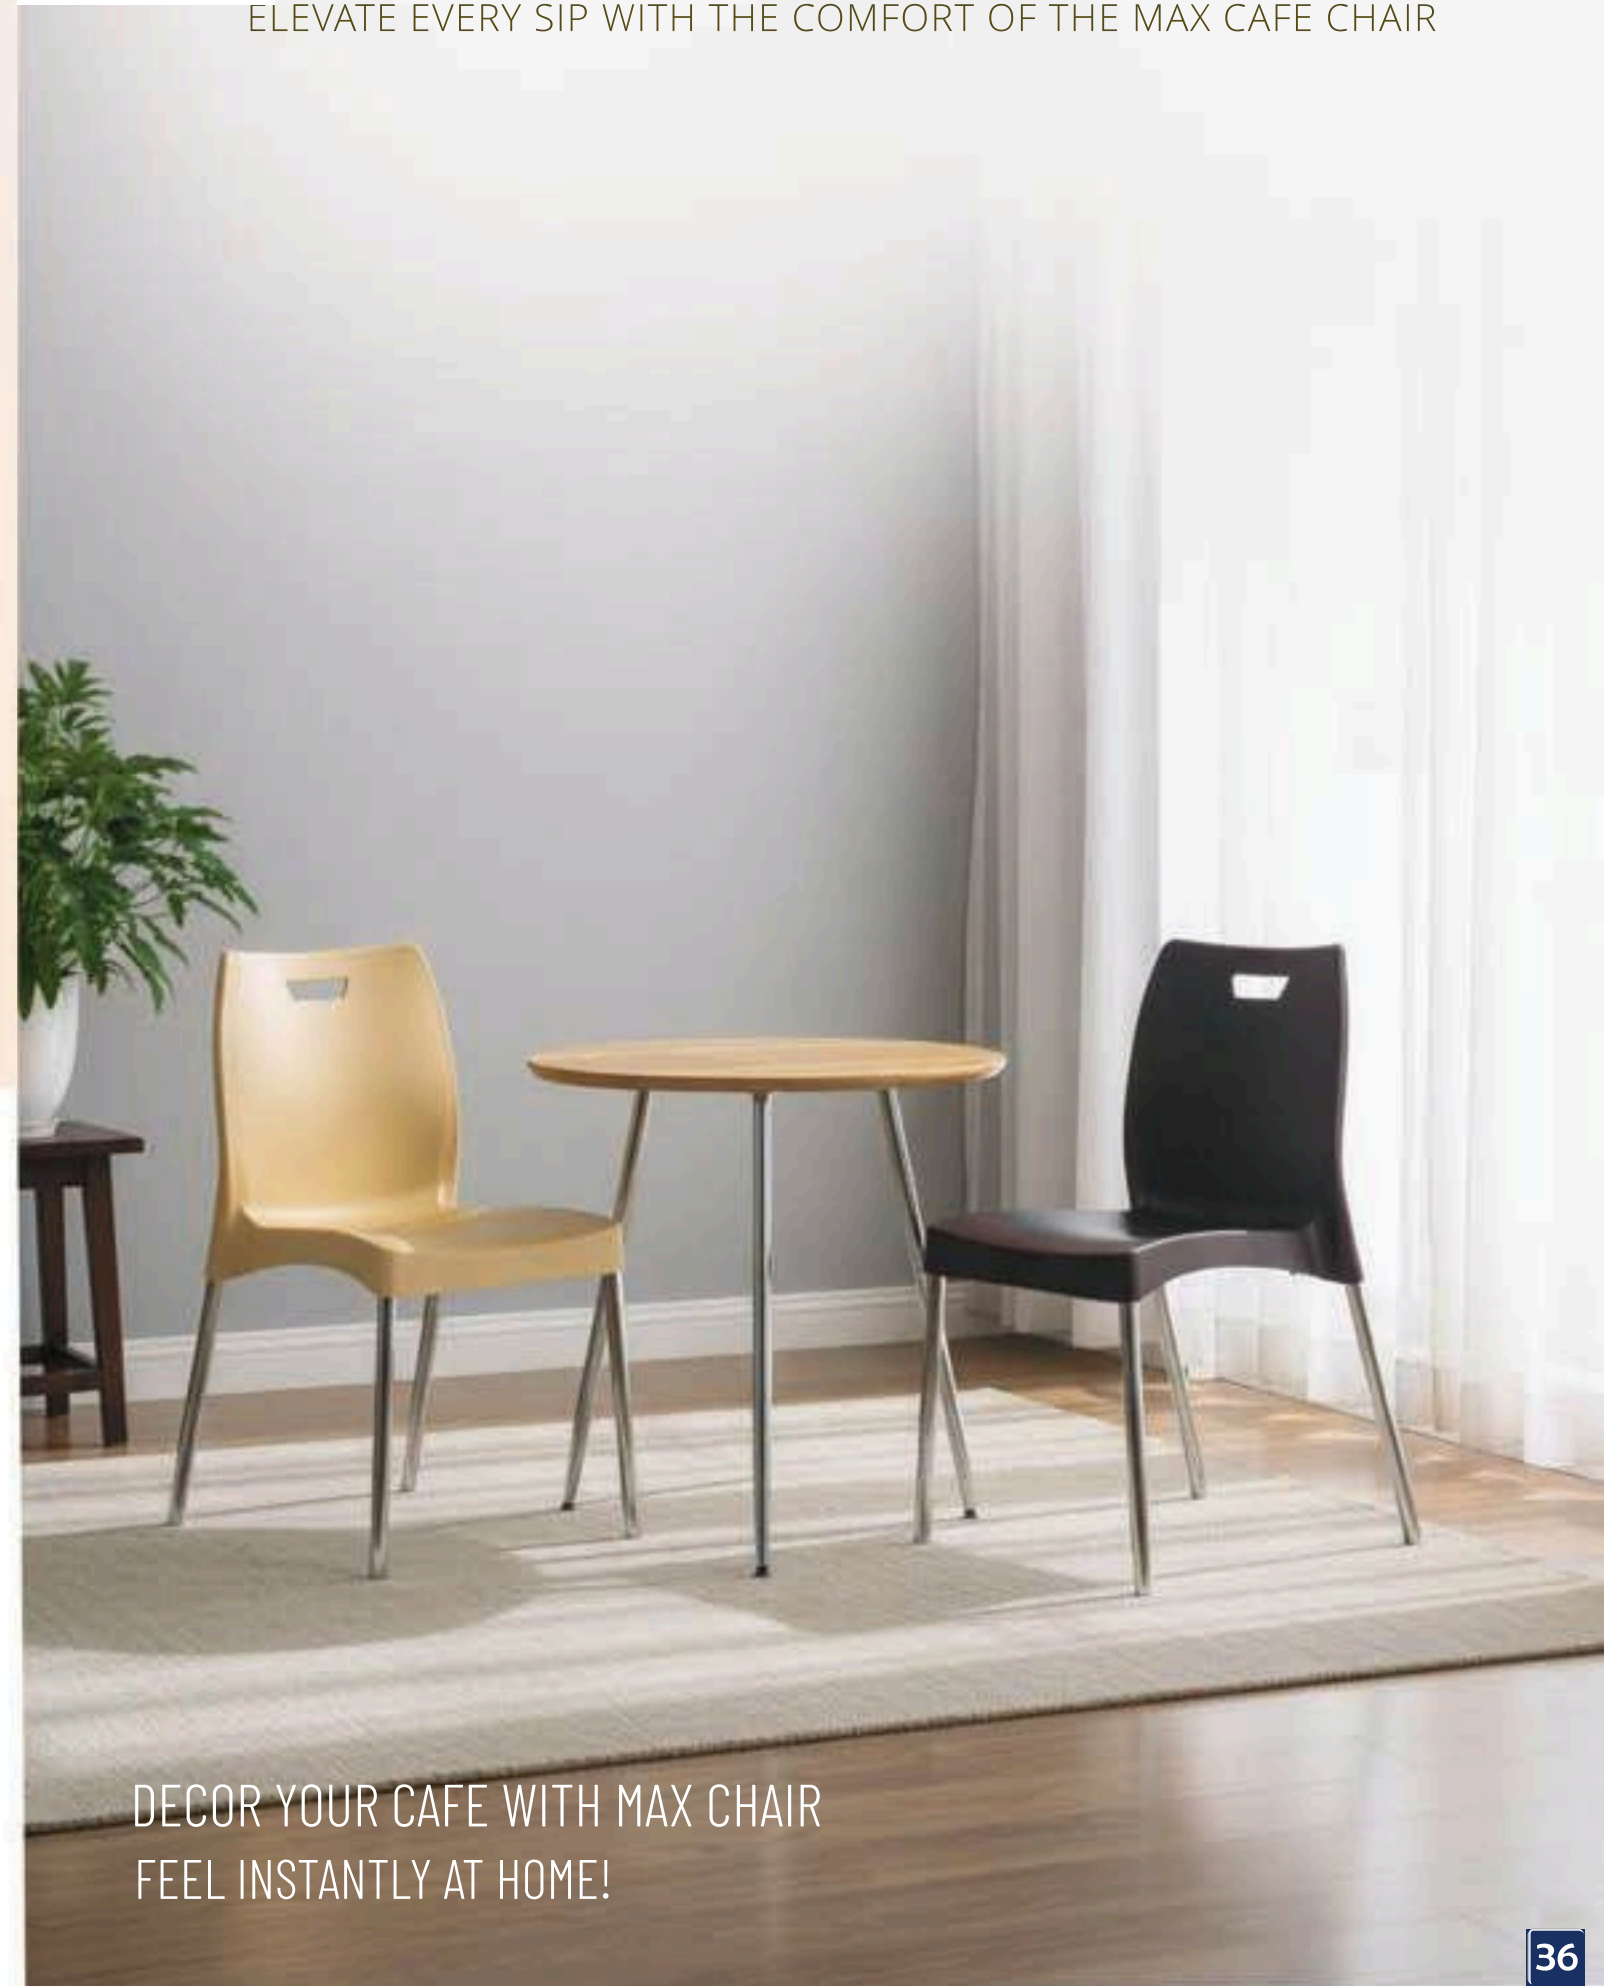

DECOR YOUR CAFE WITH MAX CHAIR
FEEL INSTANTLY AT HOME!

Size : L520mm x W470mm
S.H480mm x H860mm

DECOR YOUR CAFE WITH MAX CHAIR
FEEL INSTANTLY AT HOME!

MAX

E C O

Durable Modern Stylish Ergonomic Sleek

MAX ECO Model No. : DC 02