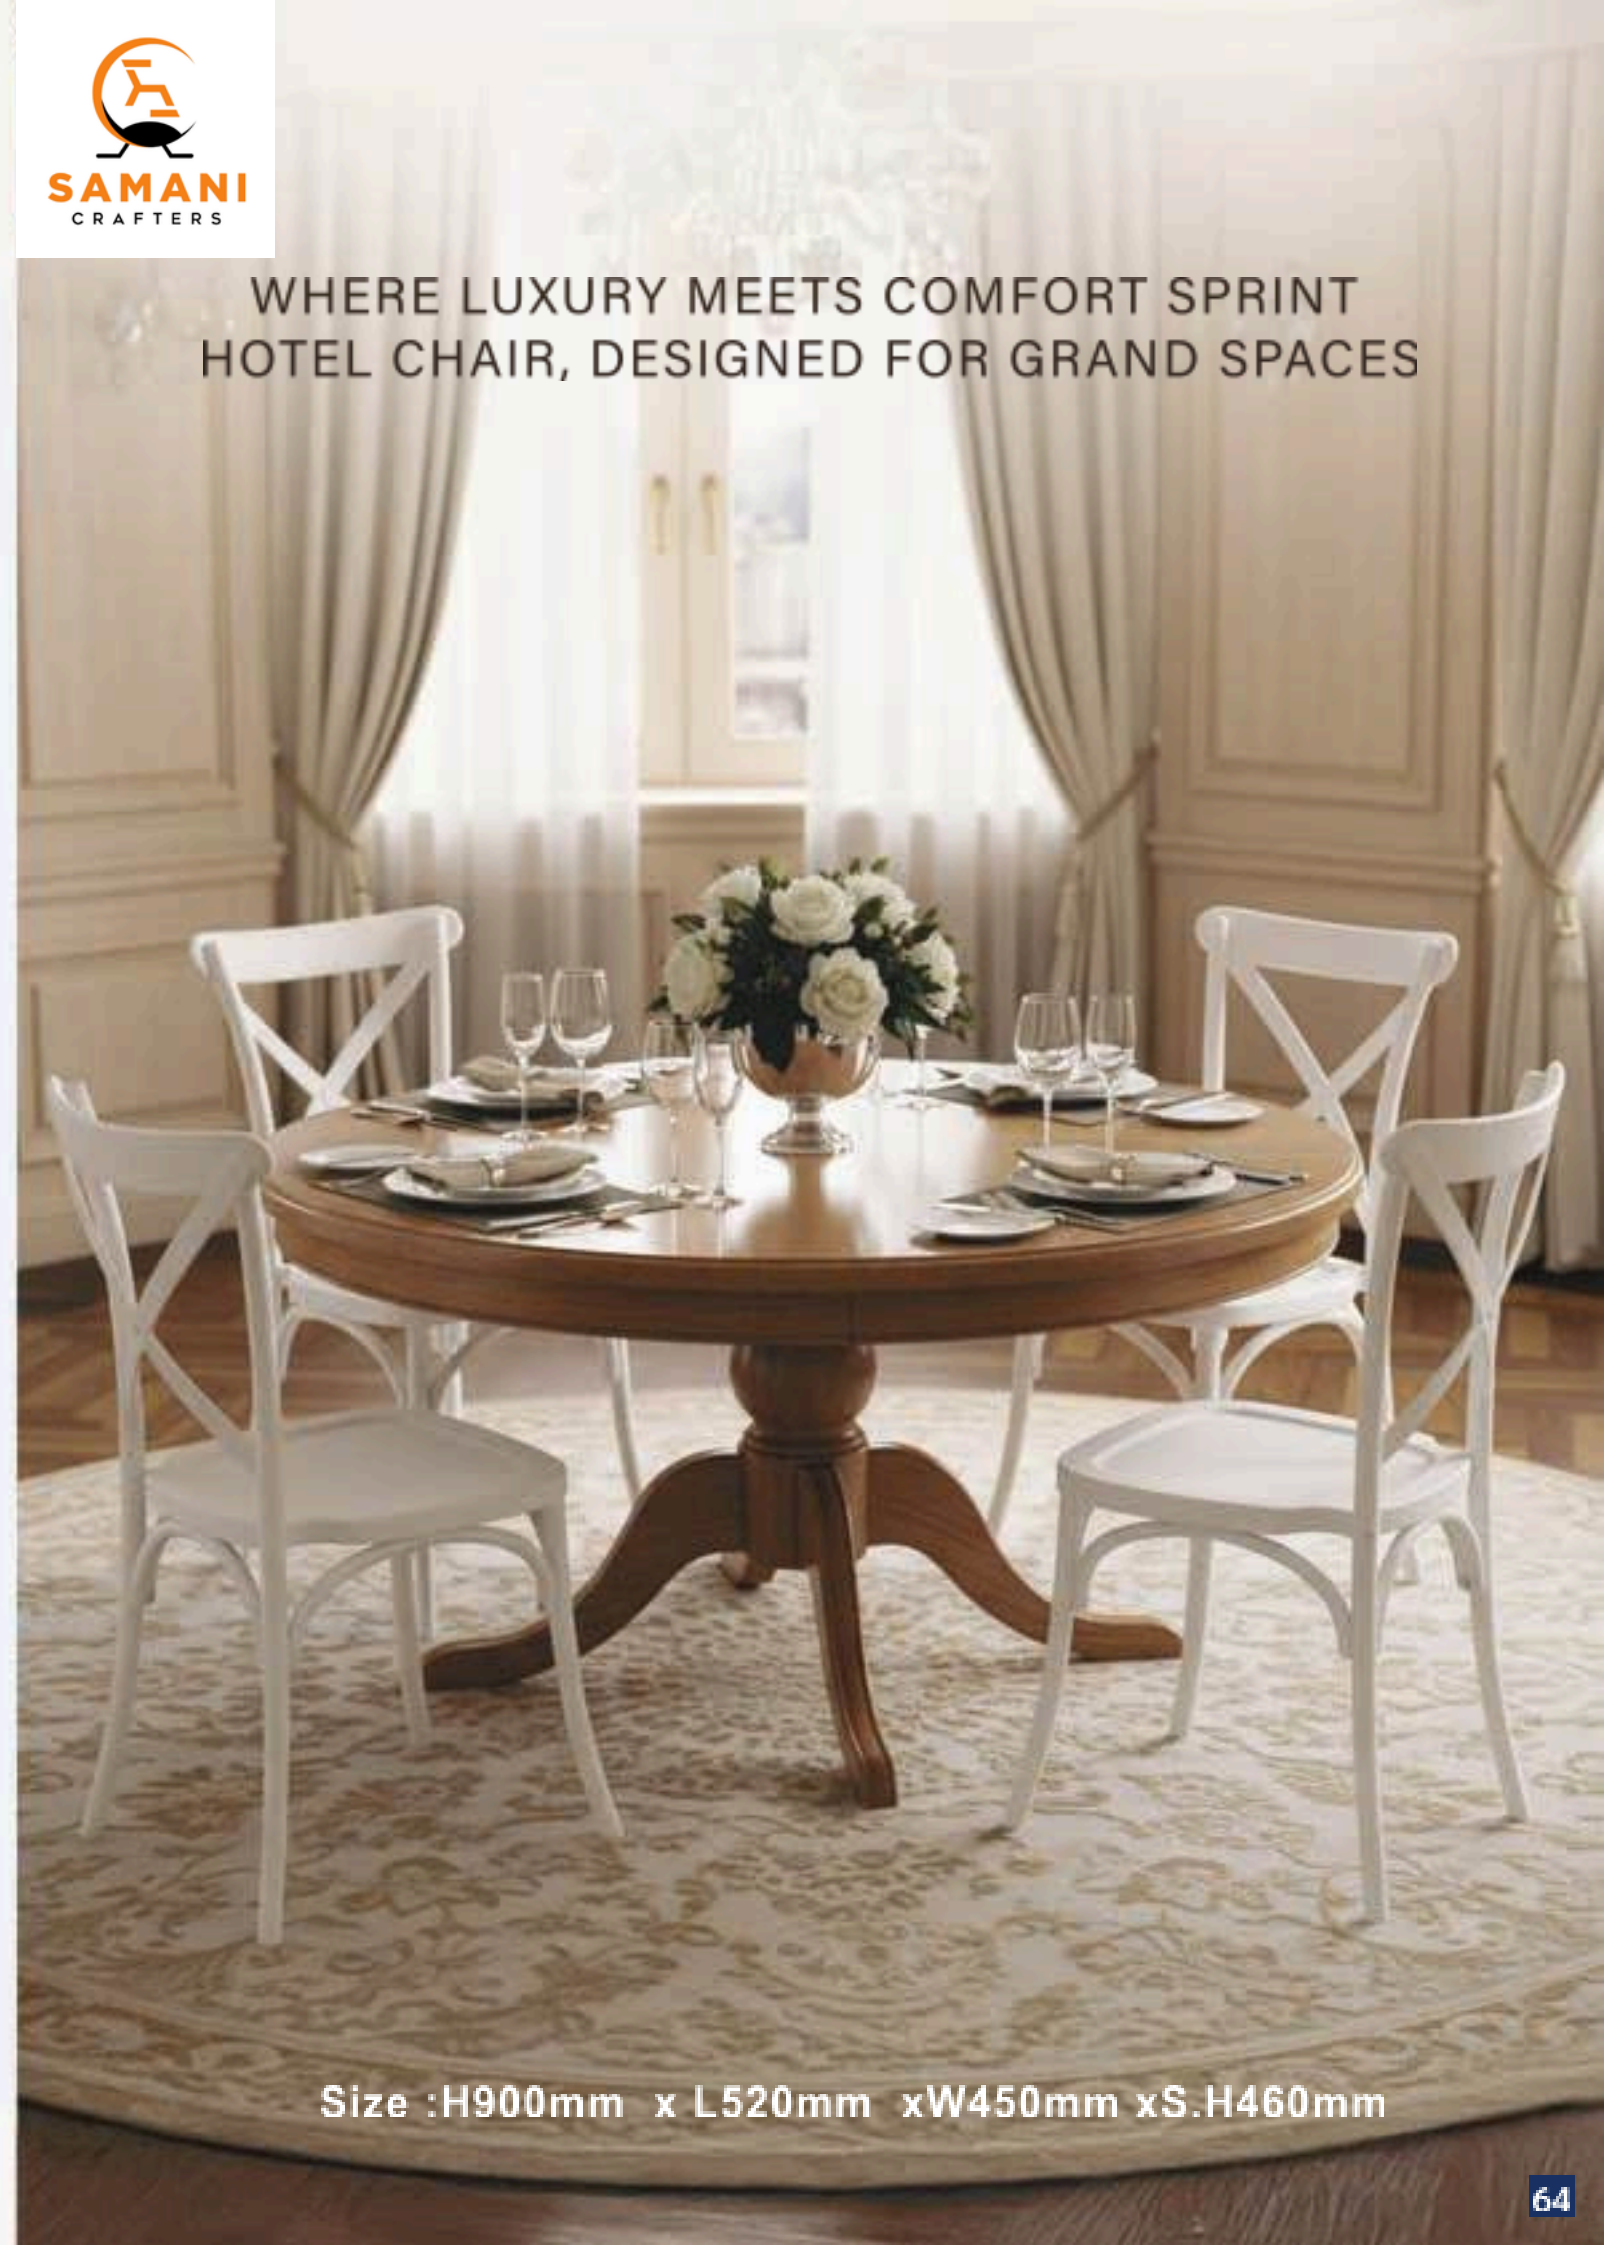

Size : H900mm x L520mm x W450mm x S.H460mm