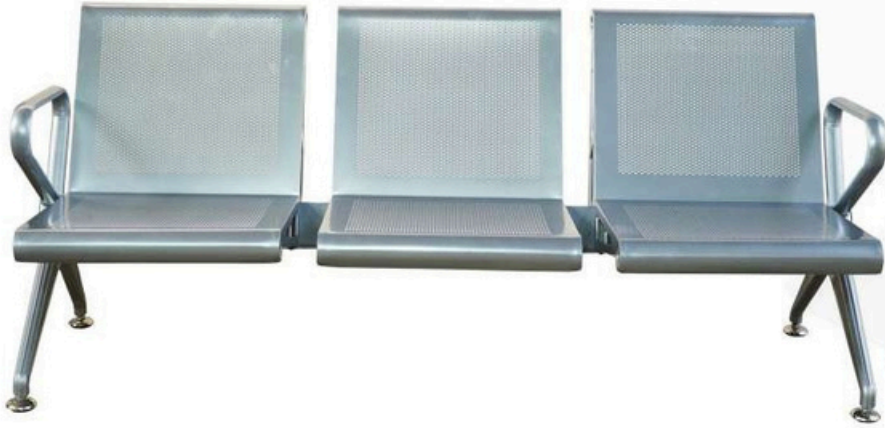

WEIGHT:23.5KG

METRO SOFA WITH CUSHION

WITH ALL HANDLE

WEIGHT:26.9 KG

CUSHION
COLOURS AVAILABLE

**METRO
SOFA**

**3
SEATER**

3 SEATER