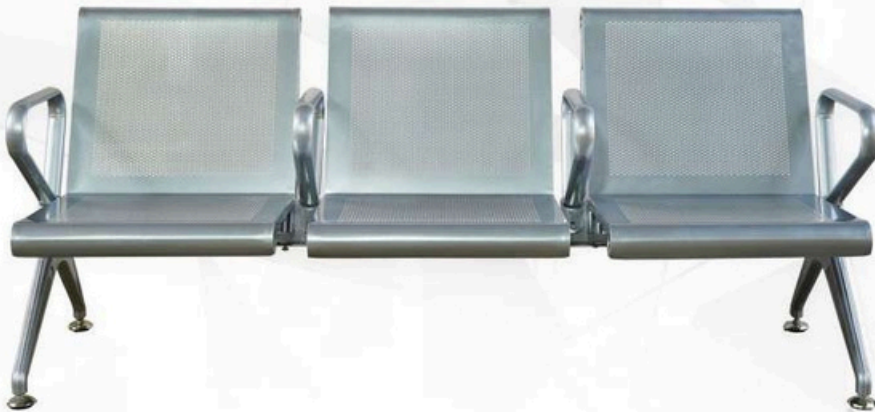

METRO SOFA

WEIGHT:31 KG

METRO SOFA WITH CUSHION

WEIGHT:36.1 KG

CUSHION
COLOURS AVAILABLE

METRO SOFA

WITH ALL HANDLE
WEIGHT:33 KG

METRO SOFA WITH CUSHION