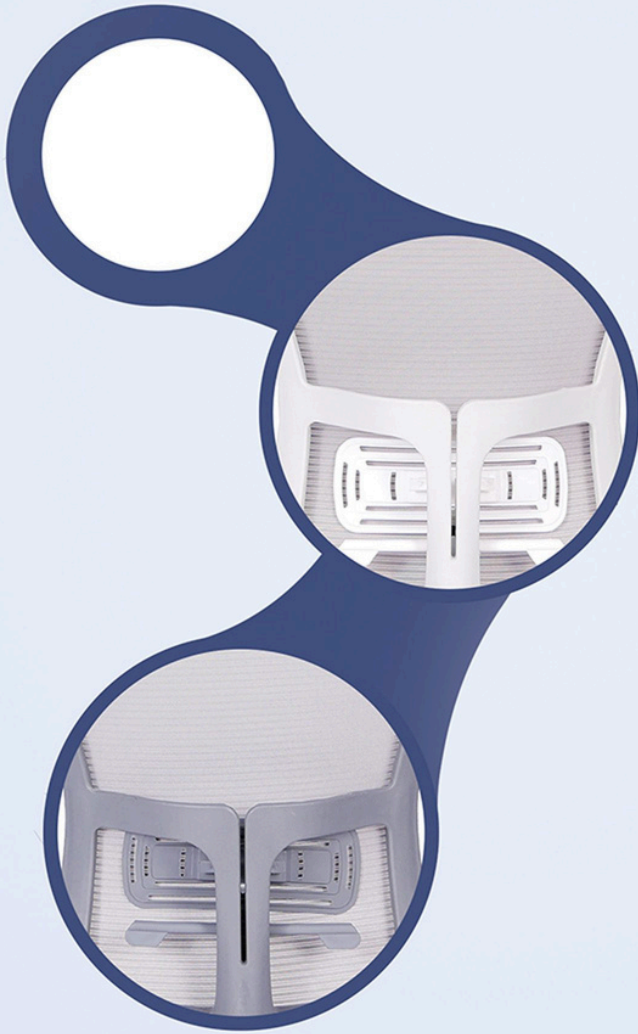

POLO

O F F I C E C H A I R

WORK IN STYLE, SIT IN COMFORT - THE POLO OFFICE CHAIR BUILT FOR PRODUCTIVITY AND ELEGANCE

WORK SMARTER AND SIT BETTER WITH THE SKY OFFICE
CHAIR CRAFTED FOR TODAY'S PROFESSIONALS.