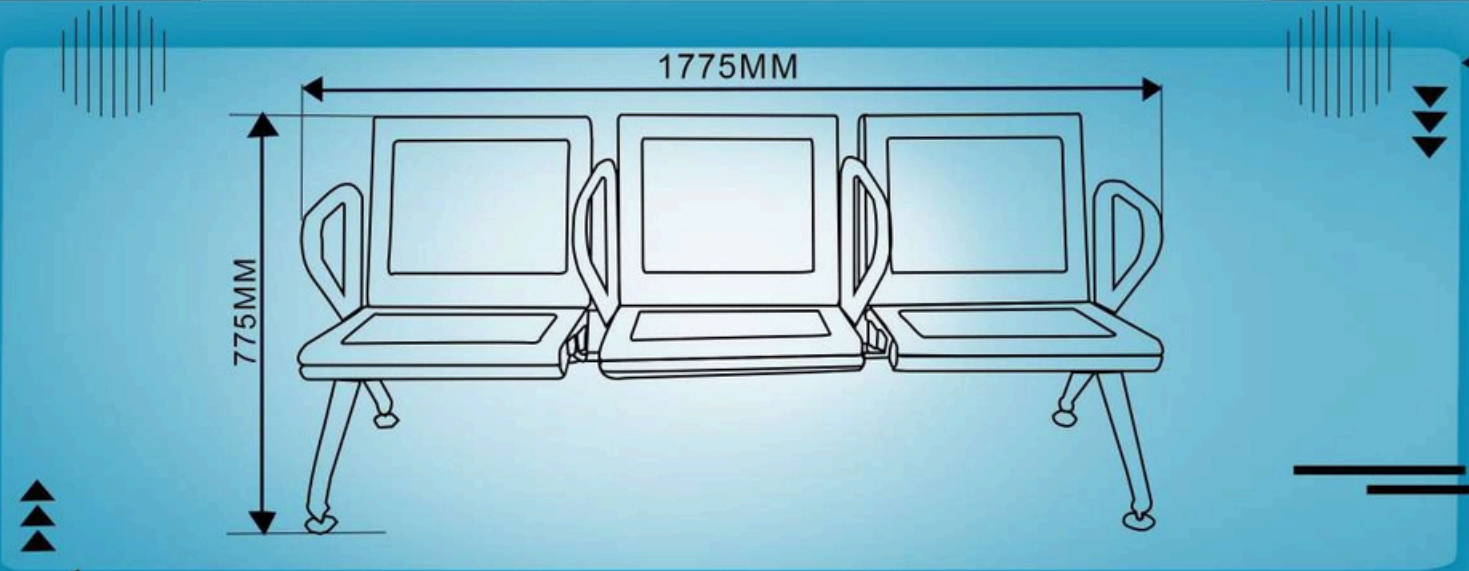

WEIGHT:23.5KG

METRO SOFA WITH CUSHION

WITH ALL HANDLE

WEIGHT:26.9 KG

CUSHION
COLOURS AVAILABLE

**METRO
SOFA**

**3
SEATER**

3 SEATER