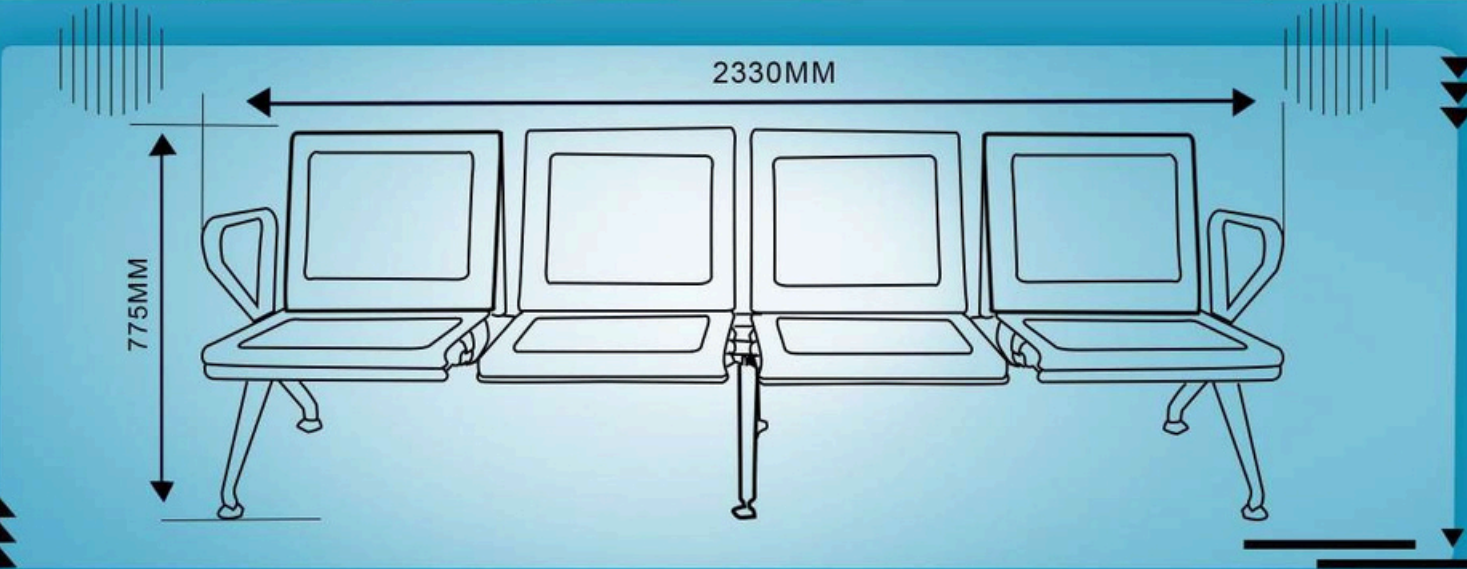

WITH ALL HANDLE
WEIGHT:38.1 KG

CUSHION
COLOURS AVAILABLE

**METRO
SOFA**

**4
SEATER**

4 SEATER

METRO SOFA

WEIGHT:41 KG

METRO SOFA WITH CUSHION