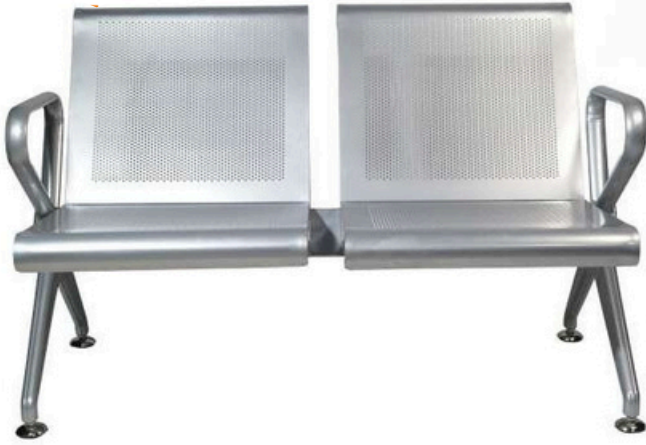

2 SEATER

METRO SOFA

WEIGHT:22.5 KG

METRO SOFA WITH CUSHION

WEIGHT:25.9 KG

CUSHION
COLOURS AVAILABLE

METRO SOFA

WITH ALL HANDLE

WEIGHT:23.5KG

METRO SOFA WITH CUSHION

WITH ALL HANDLE

WEIGHT:26.9 KG

CUSHION
COLOURS AVAILABLE